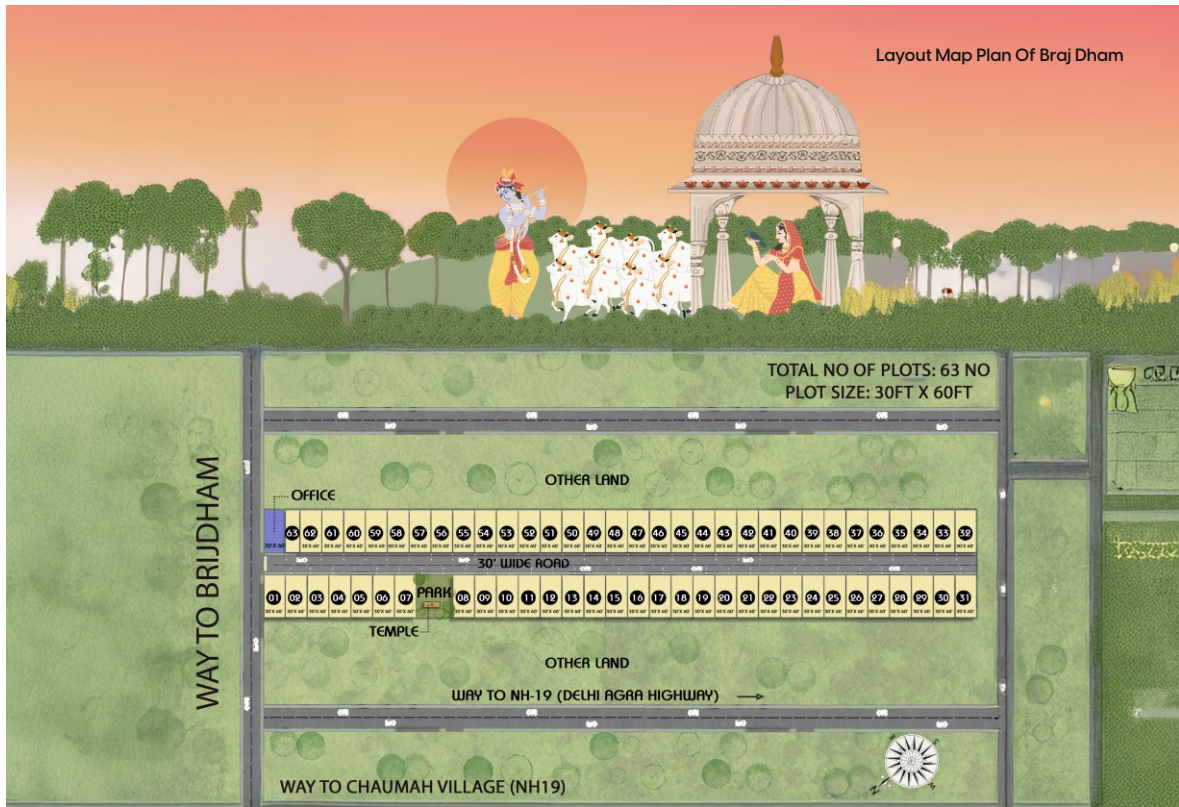

MAHESHWAR DHAM, LOTUS GARDEN, SUNRAKH ROAD, VRINDAVAN, MATHURA (UP) 281121
Phone : 9897098900, 9897098978, 7500075 533 Website : www.tulsibuilders.in
Email : sales@tulsibuilders.in | support@tulsibuilders.in