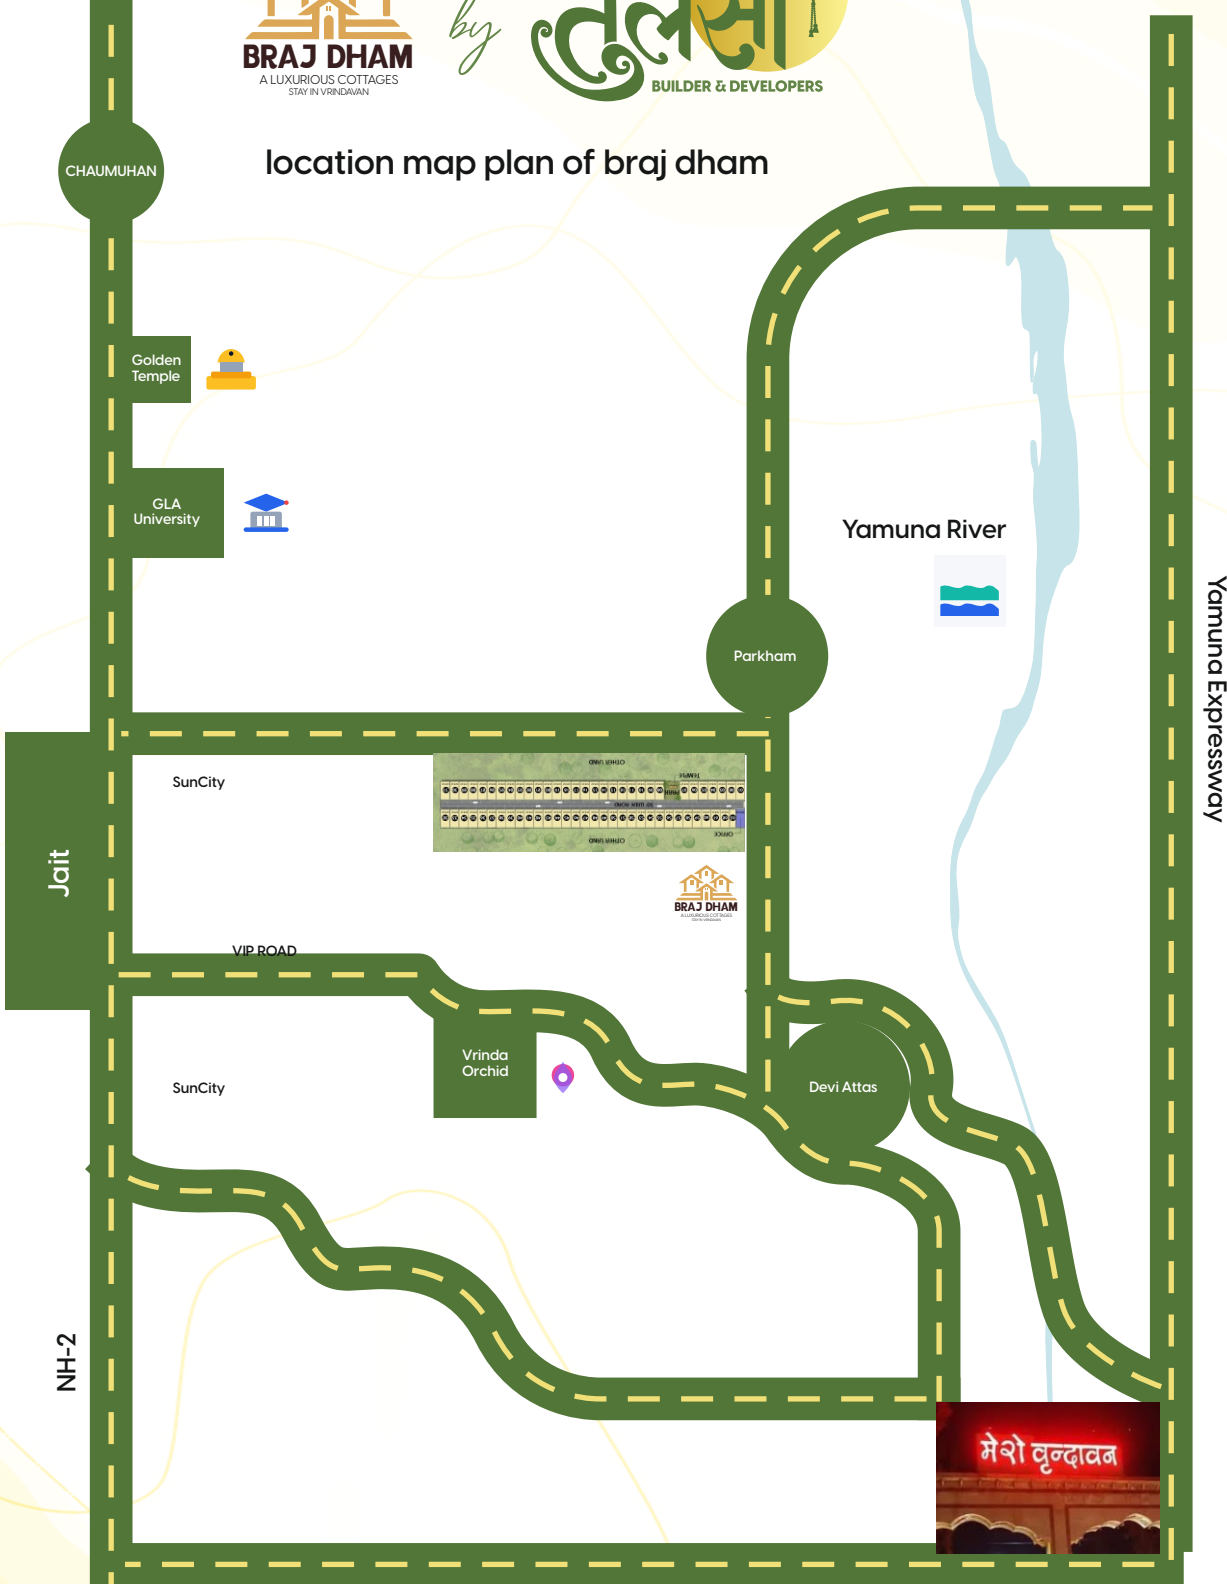

DELHI

Noida

location map plan of braj dham

NH-2

Jait

Yamuna Expressway

- Prem Mandir
15MINS
- Banke Bihari Mandir
20MINS
- Iskcon Mandir
18MINS
- Yamuna Ji Jugal Ghat
20MINS
- Chandrodaya Mandir
7MINS

TULSI BUILDER & DEVELOPERS